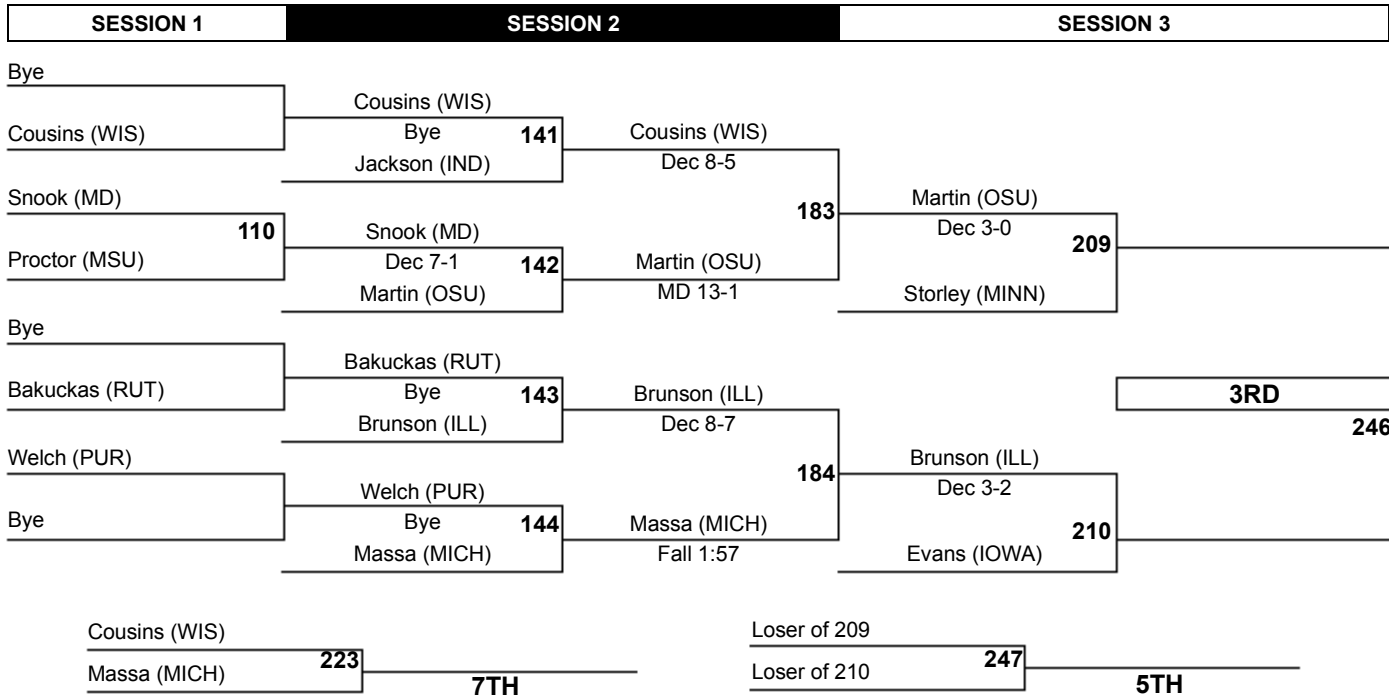

2015 Big Ten Wrestling Championships

174

3RD
246