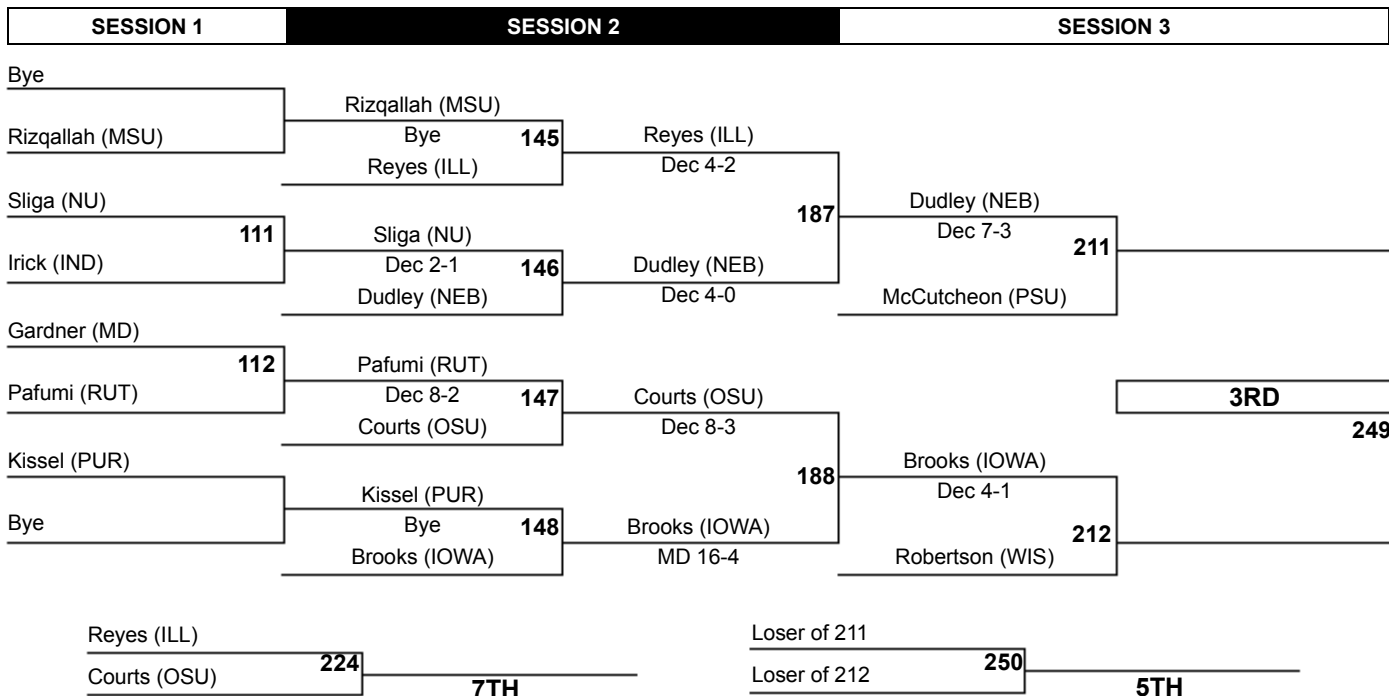

Lizak (MINN)	217	7TH
White (NU)		
Loser of 197	229	5TH
Loser of 198		

CHAMPION
227

3RD
228

2015 Big Ten Wrestling Championships

157

SESSION 1		SESSION 2		SESSION 3		
(1) Isaiah Martinez (ILL) RS So (28-0)		Martinez (ILL)				
Bye		Bye				
(9) Luke Frey (PSU) RS Jr (13-7)	24	Frey (PSU)	75		Martinez (ILL)	
(8) Anthony Perrotti (RUT) RS Jr (19-8)		TB-1 7-5			TF-1.5 6:31 (24-9)	
(5) Doug Welch (PUR) RS Jr (27-9)	25	Welch (PUR)			173	Martinez (ILL) Dec 11-6
(12) TJ Ruschell (WIS) RS So (15-9)		Dec 6-2				
(13) Ben Sullivan (NU) RS So (5-15)	26	Murphy (MICH)	76		Welch (PUR)	
(4) Brian Murphy (MICH) So (25-9)		Fall 0:45			Dec 3-2	
(3) James Green (NEB) Sr (28-4)	27	Green (NEB)			174	CHAMPION 239 Ness (MINN) Dec 6-5
(14) Travis Curley (MSU) RS So (8-14)		Fall 4:27				
(11) Luke Blanton (IND) RS Fr (16-16)	28	Demas (OSU)	77	Green (NEB)		
(6) Josh Demas (OSU) Sr (15-6)		Dec 9-3		Dec 8-2		
(7) Michael Kelly (IOWA) RS Sr (21-10)	29	Kelly (IOWA)		178	Ness (MINN) MD 15-6	
(10) Lou Mascola (MD) RS Sr (16-13)		TB-1 11-10				
Bye		Ness (MINN)				
(2) Dylan Ness (MINN) RS Sr (28-1)		Bye				

SESSION 1		SESSION 2		SESSION 3			
Bye		Perrotti (RUT)					
Perrotti (RUT)		Bye	133		Perrotti (RUT)		
Ruschell (WIS)	106	Kelly (IOWA)			Fall 0:55		
Sullivan (NU)		Ruschell (WIS)	134		175	Demas (OSU) TB-1 2-1	
Curley (MSU)	107	TF-1.5 5:00 (23-6)					205
Blanton (IND)		Demas (OSU)			Welch (PUR)		
Mascola (MD)		Curley (MSU)	135		176	3RD 240	
Bye		Dec 4-3					
		Murphy (MICH)					Murphy (MICH)
		Mascola (MD)	136		MD 9-1		
		Bye		206	Green (NEB)		
		Frey (PSU)					
		Mascola (MD)					
Perrotti (RUT)	221			Loser of 205			
Mascola (MD)				Loser of 206			
		7TH		241			
					5TH		

2015 Big Ten Wrestling Championships

165

2015 Big Ten Wrestling Championships

174

3RD
246

2015 Big Ten Wrestling Championships

184

2015 Big Ten Wrestling Championships