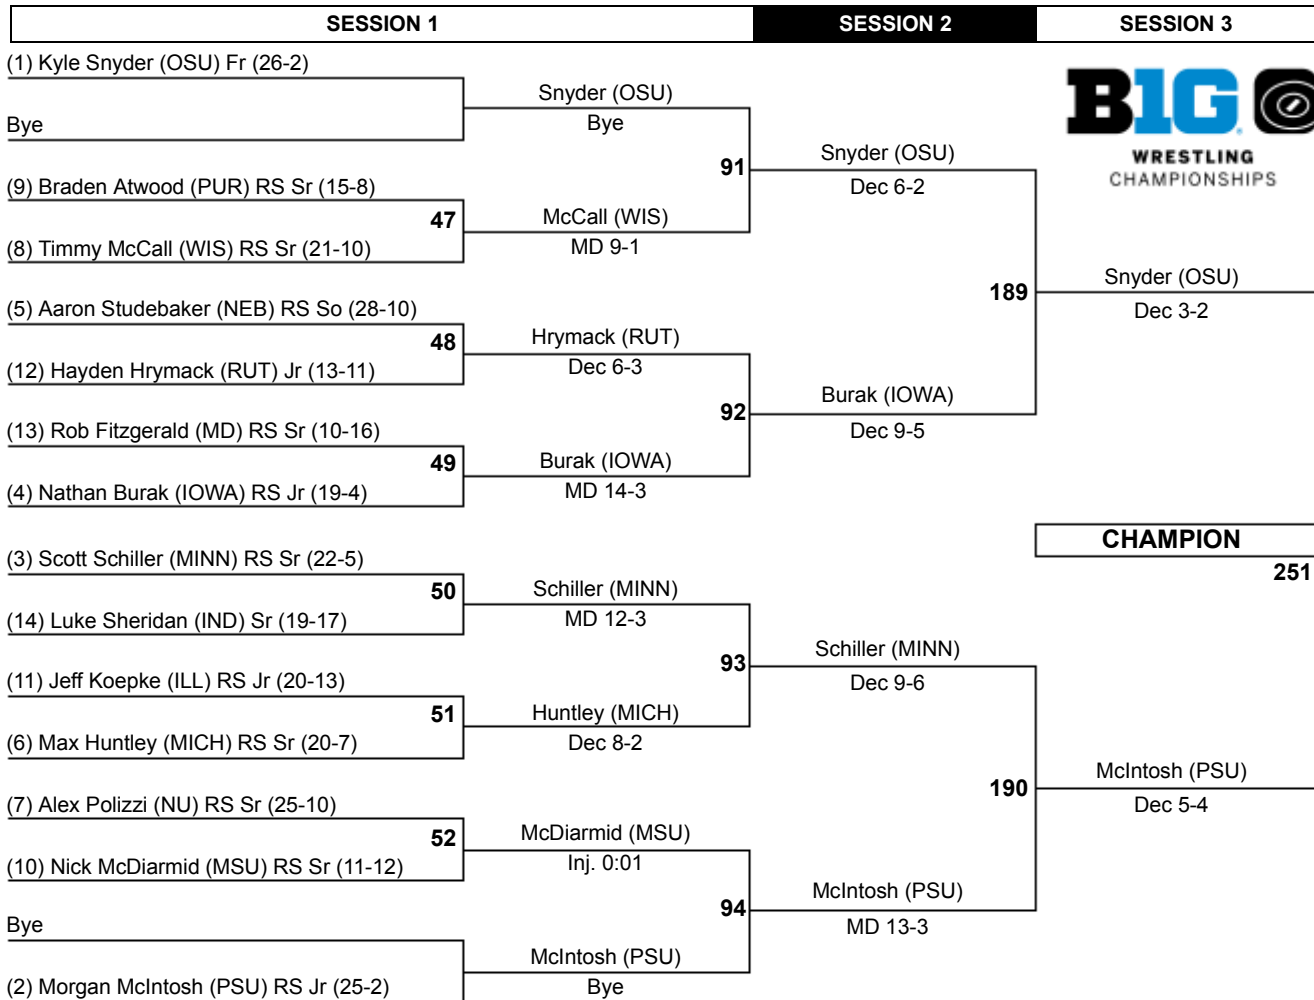

2015 Big Ten Wrestling Championships

197