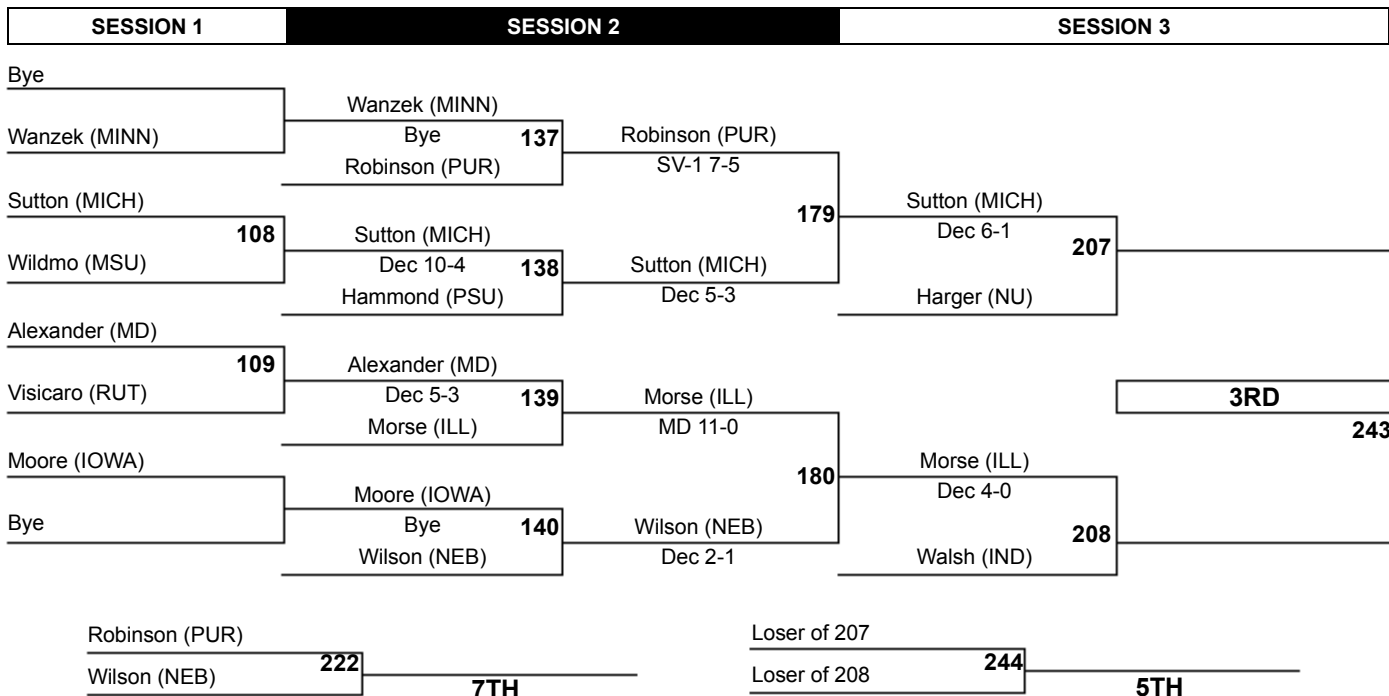

2015 Big Ten Wrestling Championships

165