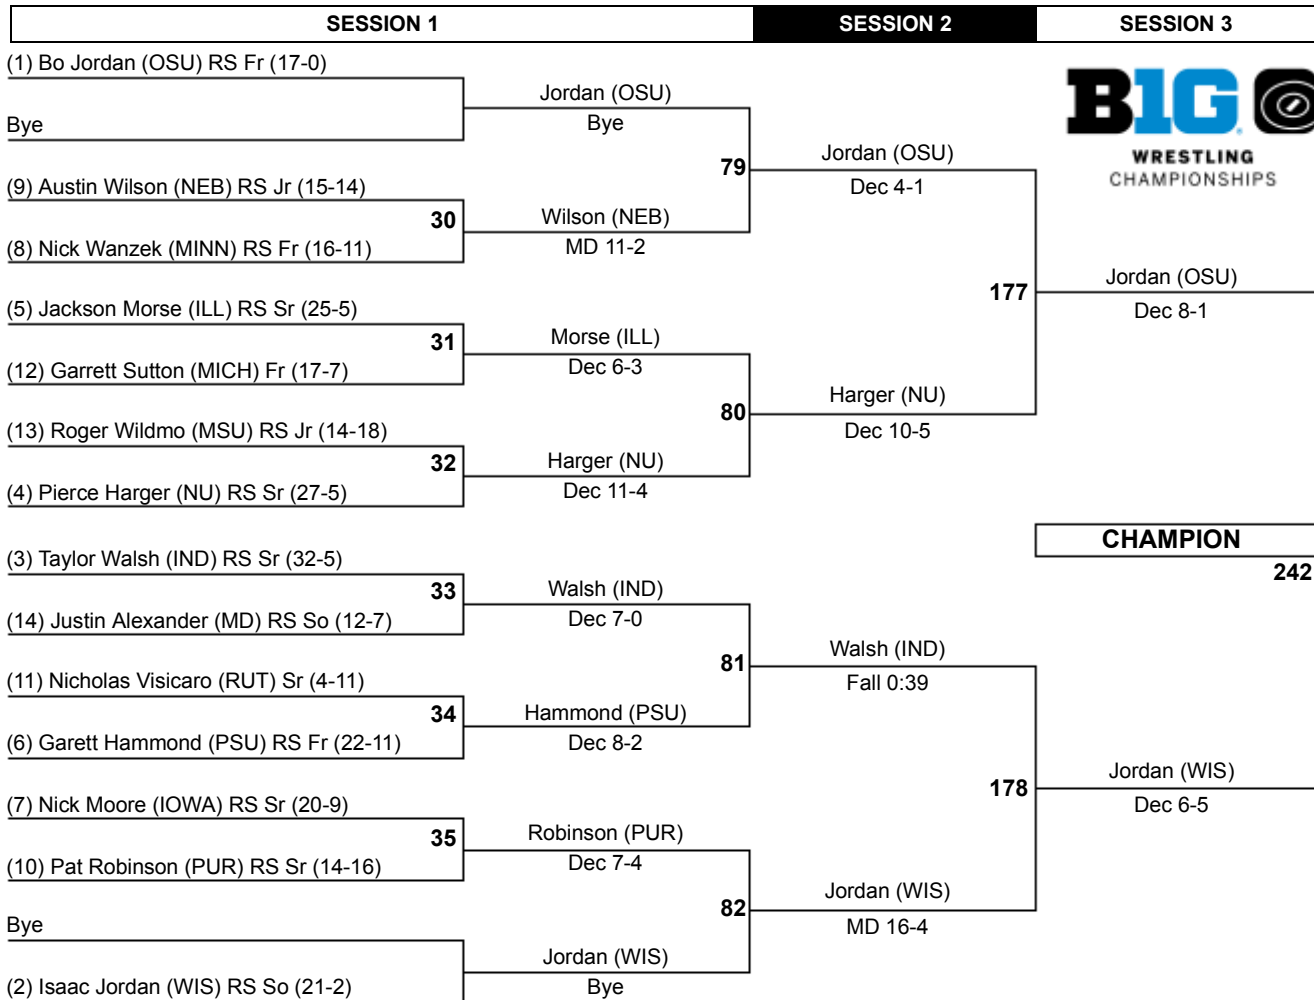

2015 Big Ten Wrestling Championships

165