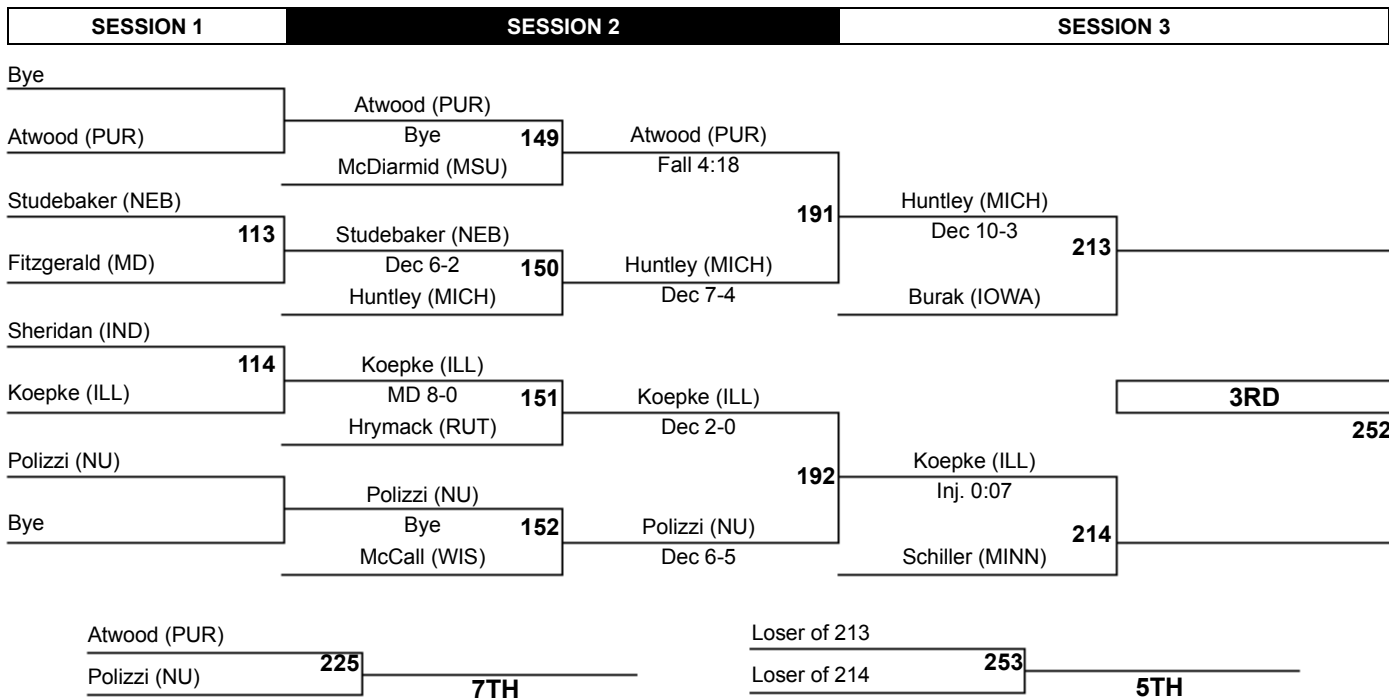

Lizak (MINN)	217	7TH
White (NU)		
Loser of 197	229	5TH
Loser of 198		

CHAMPION
227

3RD
228

2015 Big Ten Wrestling Championships

157

SESSION 1		SESSION 2		SESSION 3		
(1) Isaiah Martinez (ILL) RS So (28-0)		Martinez (ILL)				
Bye		Bye				
(9) Luke Frey (PSU) RS Jr (13-7)	24	Frey (PSU)	75		Martinez (ILL)	
(8) Anthony Perrotti (RUT) RS Jr (19-8)		TB-1 7-5			TF-1.5 6:31 (24-9)	
(5) Doug Welch (PUR) RS Jr (27-9)	25	Welch (PUR)			173	Martinez (ILL) Dec 11-6
(12) TJ Ruschell (WIS) RS So (15-9)		Dec 6-2				
(13) Ben Sullivan (NU) RS So (5-15)	26	Murphy (MICH)	76		Welch (PUR)	
(4) Brian Murphy (MICH) So (25-9)		Fall 0:45			Dec 3-2	
(3) James Green (NEB) Sr (28-4)	27	Green (NEB)			174	CHAMPION 239 Ness (MINN) Dec 6-5
(14) Travis Curley (MSU) RS So (8-14)		Fall 4:27				
(11) Luke Blanton (IND) RS Fr (16-16)	28	Demas (OSU)	77	Green (NEB)		
(6) Josh Demas (OSU) Sr (15-6)		Dec 9-3		Dec 8-2		
(7) Michael Kelly (IOWA) RS Sr (21-10)	29	Kelly (IOWA)		178	Ness (MINN) MD 15-6	
(10) Lou Mascola (MD) RS Sr (16-13)		TB-1 11-10				
Bye		Ness (MINN)				
(2) Dylan Ness (MINN) RS Sr (28-1)		Bye				

SESSION 1		SESSION 2		SESSION 3			
Bye		Perrotti (RUT)					
Perrotti (RUT)		Bye	133		Perrotti (RUT)		
Ruschell (WIS)	106	Kelly (IOWA)			Fall 0:55		
Sullivan (NU)		Ruschell (WIS)	134		175	Demas (OSU) TB-1 2-1	
Curley (MSU)	107	TF-1.5 5:00 (23-6)					205
Blanton (IND)		Demas (OSU)			Welch (PUR)		
Mascola (MD)		Curley (MSU)	135		176	3RD 240	
Bye		Dec 4-3					
		Murphy (MICH)					Murphy (MICH)
		Mascola (MD)	136		MD 9-1		
		Bye		206	Green (NEB)		
		Frey (PSU)					
		Mascola (MD)					
Perrotti (RUT)	221			Loser of 205			
Mascola (MD)				Loser of 206			
		7TH		241			
					5TH		

2015 Big Ten Wrestling Championships

165

2015 Big Ten Wrestling Championships

174

3RD
246

2015 Big Ten Wrestling Championships

184

2015 Big Ten Wrestling Championships

197

2015 Big Ten Wrestling Championships

285