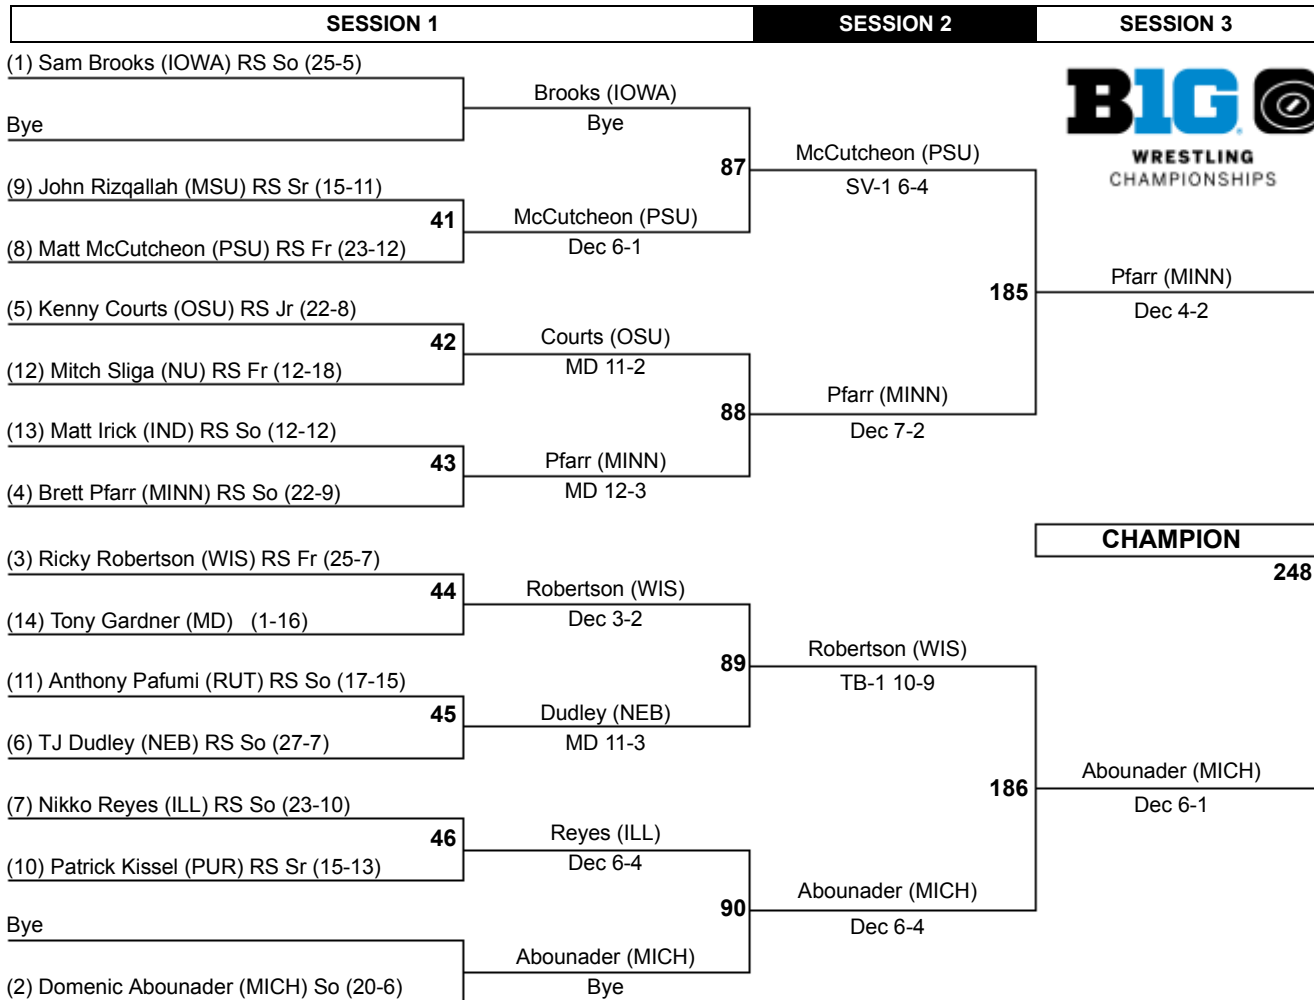

2015 Big Ten Wrestling Championships

184