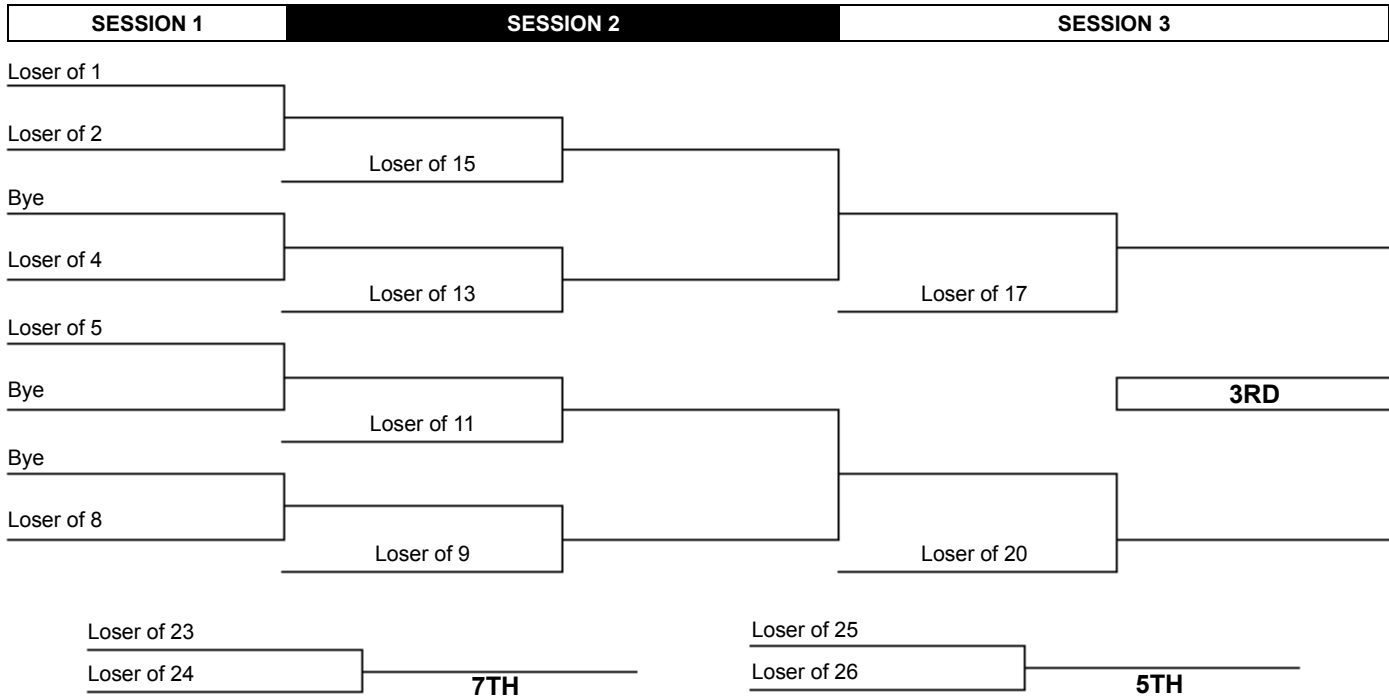

# 2015 Big Ten Wrestling Championships

125