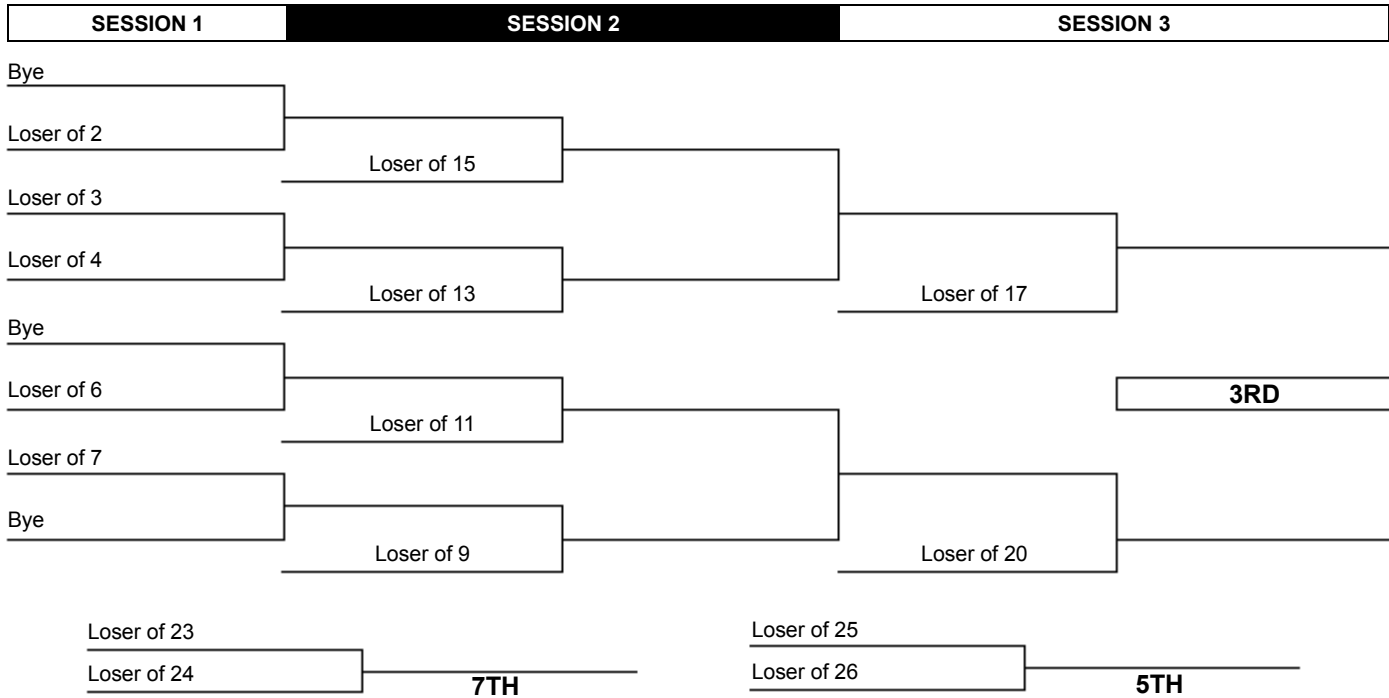

2015 Big Ten Wrestling Championships

174