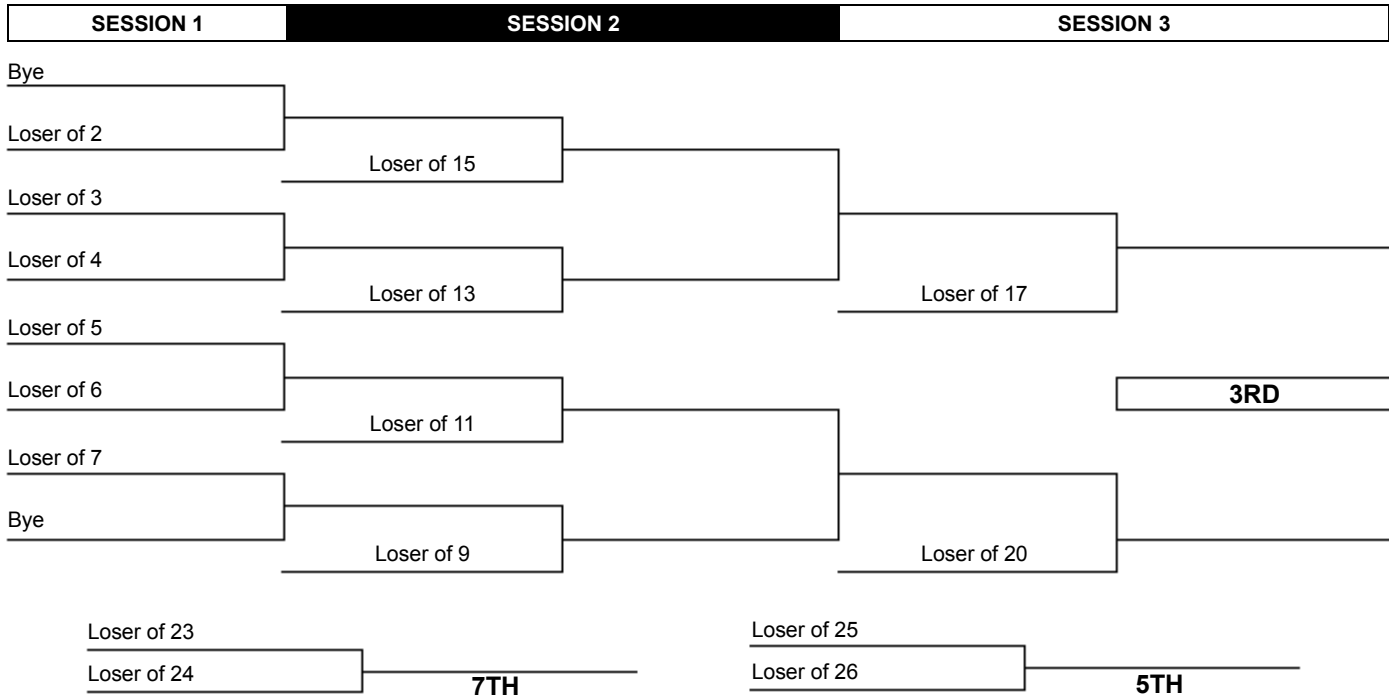

2015 Big Ten Wrestling Championships

141