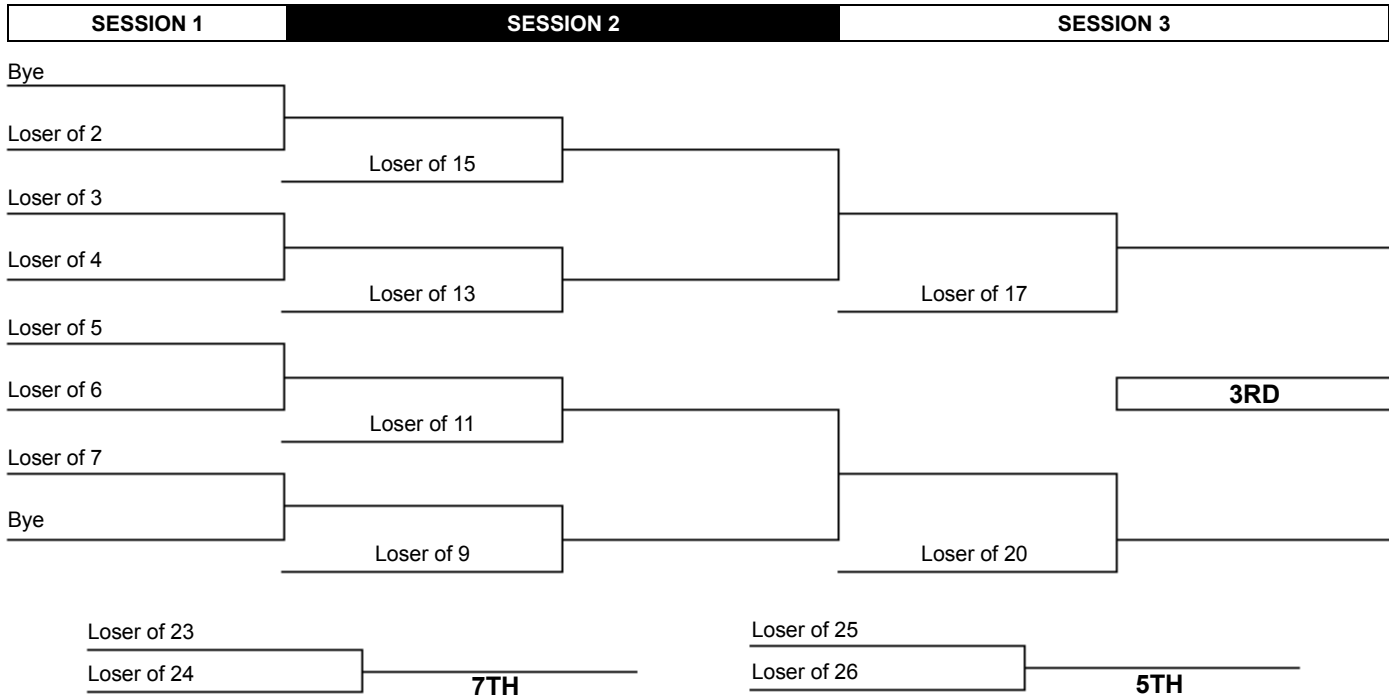

2015 Big Ten Wrestling Championships

184