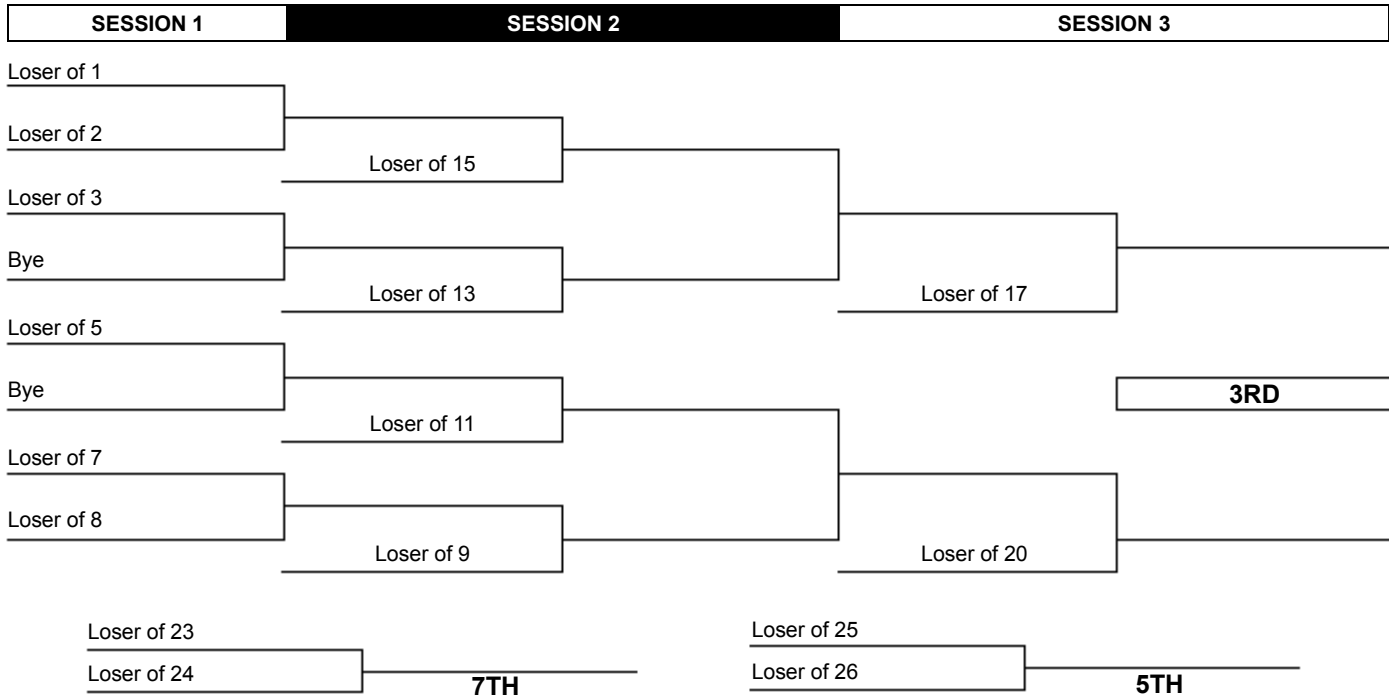

2015 Big Ten Wrestling Championships

149