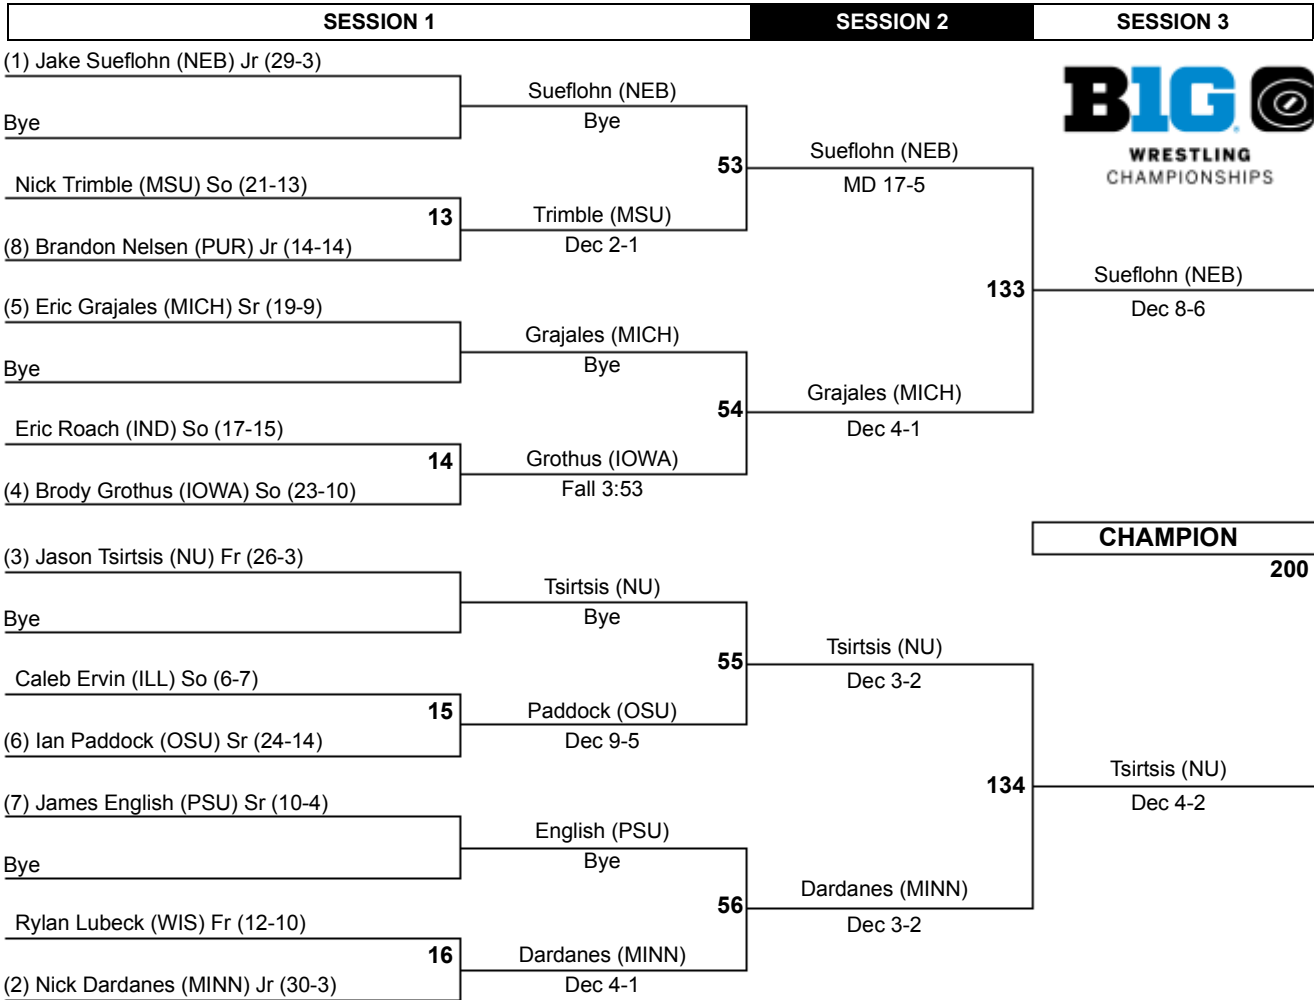

2014 Big Ten Wrestling Championships

125

2014 Big Ten Wrestling Championships

133

2014 Big Ten Wrestling Championships

141

2014 Big Ten Wrestling Championships

149

2014 Big Ten Wrestling Championships

157

2014 Big Ten Wrestling Championships

174

2014 Big Ten Wrestling Championships

197

2014 Big Ten Wrestling Championships

285