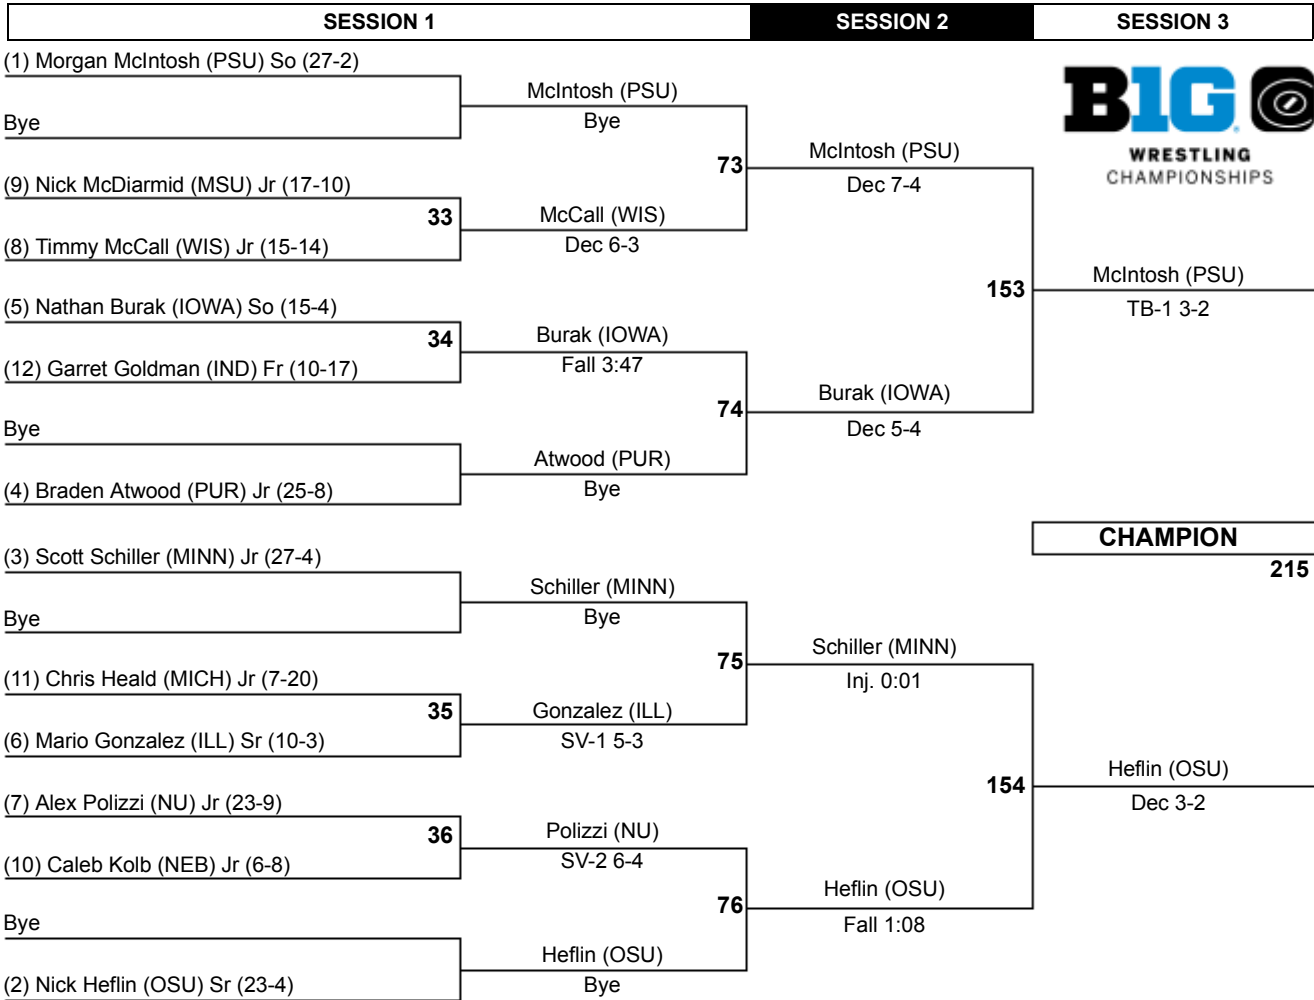

2014 Big Ten Wrestling Championships

125

2014 Big Ten Wrestling Championships

133

2014 Big Ten Wrestling Championships

141

2014 Big Ten Wrestling Championships

149

2014 Big Ten Wrestling Championships

157

2014 Big Ten Wrestling Championships

174

2014 Big Ten Wrestling Championships

197

2014 Big Ten Wrestling Championships

285