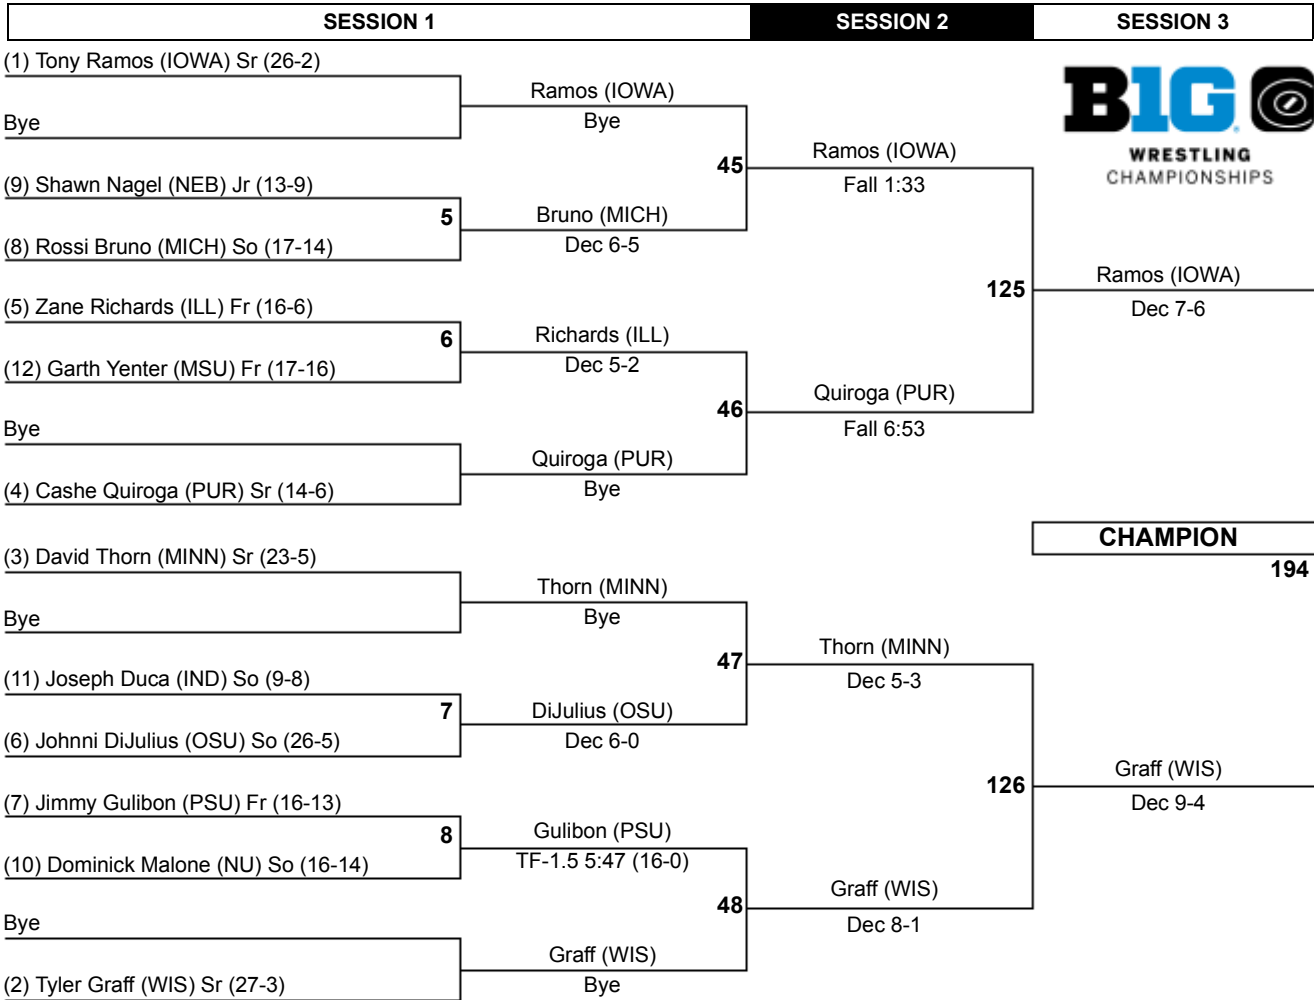

2014 Big Ten Wrestling Championships

125

2014 Big Ten Wrestling Championships

133

2014 Big Ten Wrestling Championships

141

2014 Big Ten Wrestling Championships

149

2014 Big Ten Wrestling Championships

157

2014 Big Ten Wrestling Championships

174

2014 Big Ten Wrestling Championships

197

2014 Big Ten Wrestling Championships

285