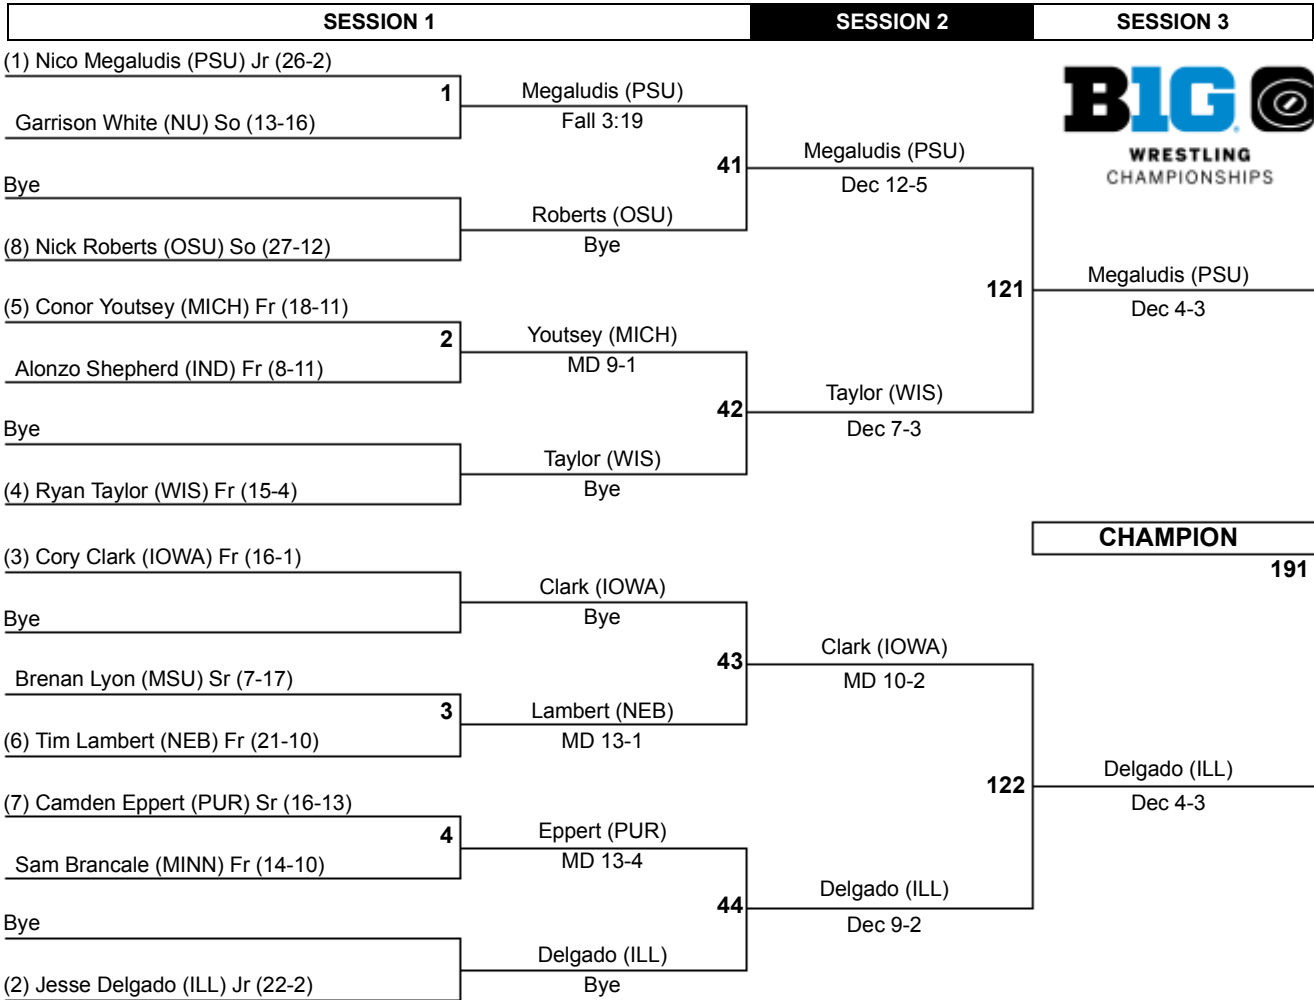

2014 Big Ten Wrestling Championships

125

2014 Big Ten Wrestling Championships

133

2014 Big Ten Wrestling Championships

141

2014 Big Ten Wrestling Championships

149

2014 Big Ten Wrestling Championships

157

2014 Big Ten Wrestling Championships

174

2014 Big Ten Wrestling Championships

197

2014 Big Ten Wrestling Championships

285