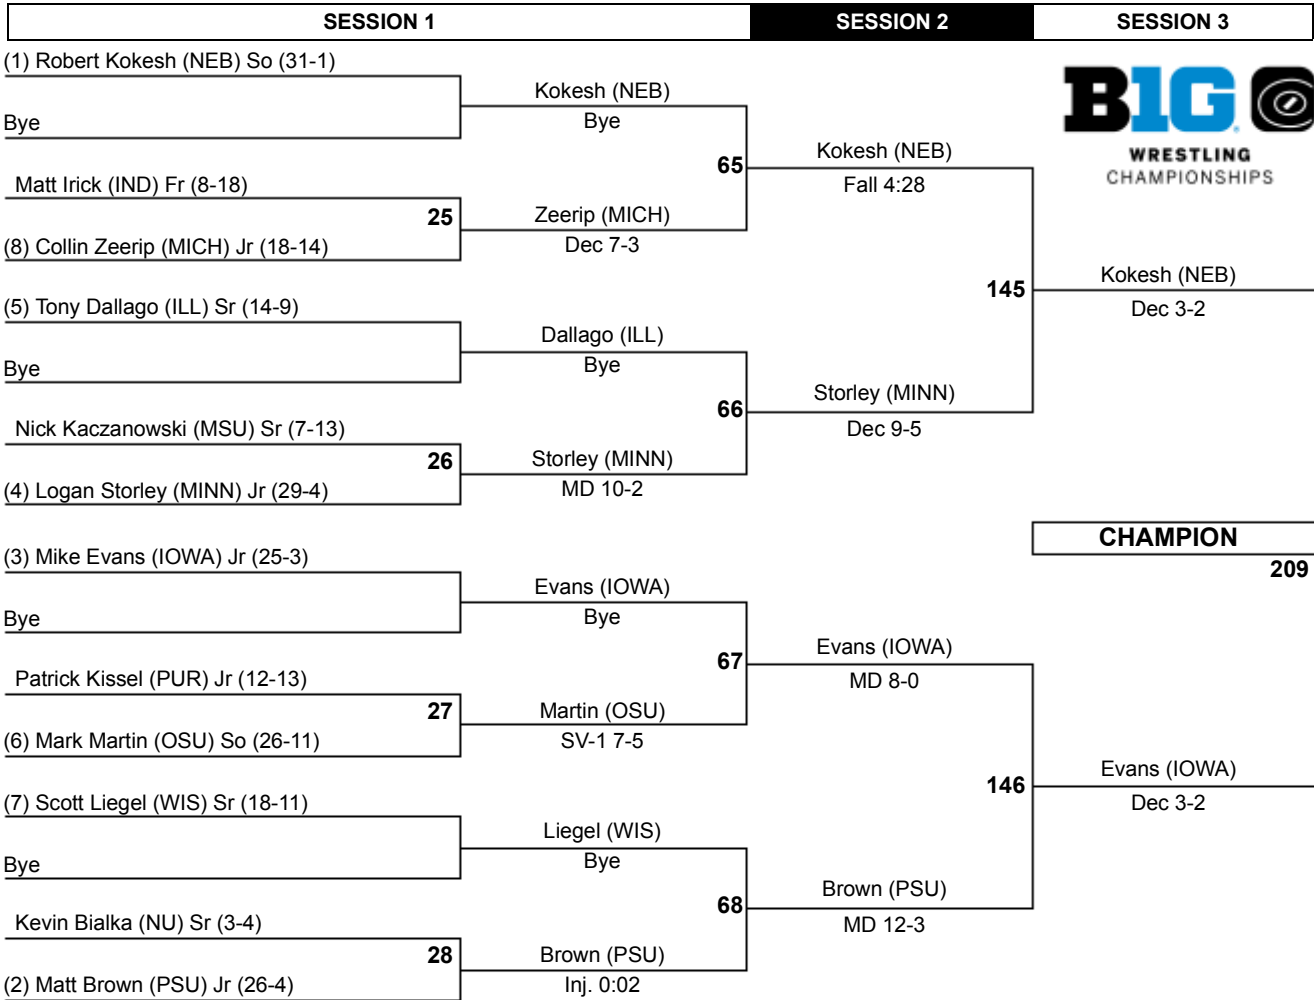

2014 Big Ten Wrestling Championships

125

2014 Big Ten Wrestling Championships

133

2014 Big Ten Wrestling Championships

141

2014 Big Ten Wrestling Championships

149

2014 Big Ten Wrestling Championships

157

2014 Big Ten Wrestling Championships

174

2014 Big Ten Wrestling Championships

197

2014 Big Ten Wrestling Championships

285