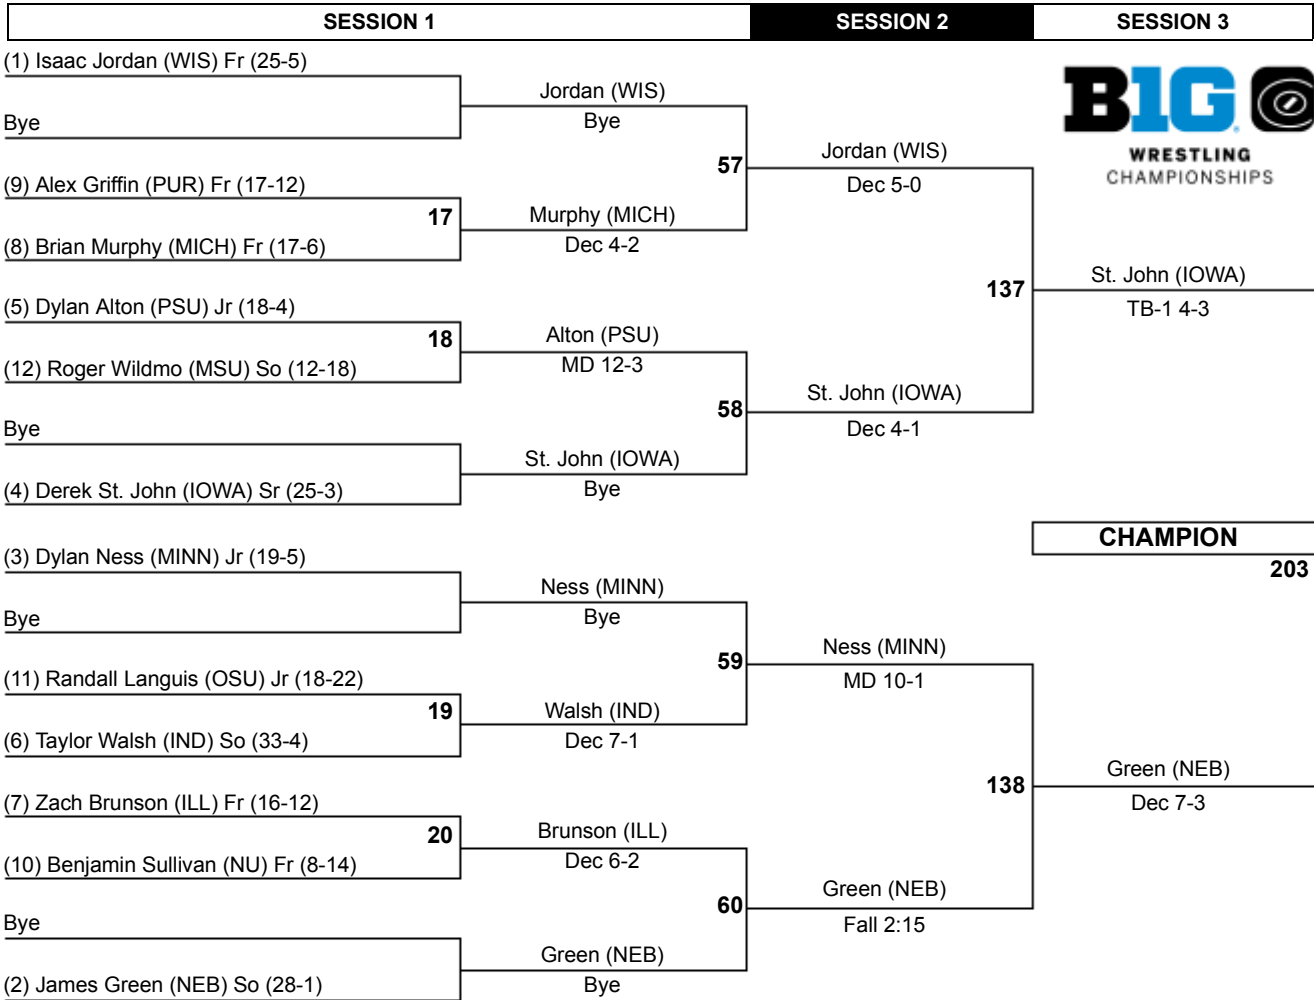

2014 Big Ten Wrestling Championships

125

2014 Big Ten Wrestling Championships

133

2014 Big Ten Wrestling Championships

141

2014 Big Ten Wrestling Championships

149

2014 Big Ten Wrestling Championships

157

2014 Big Ten Wrestling Championships

174

2014 Big Ten Wrestling Championships

197

2014 Big Ten Wrestling Championships

285