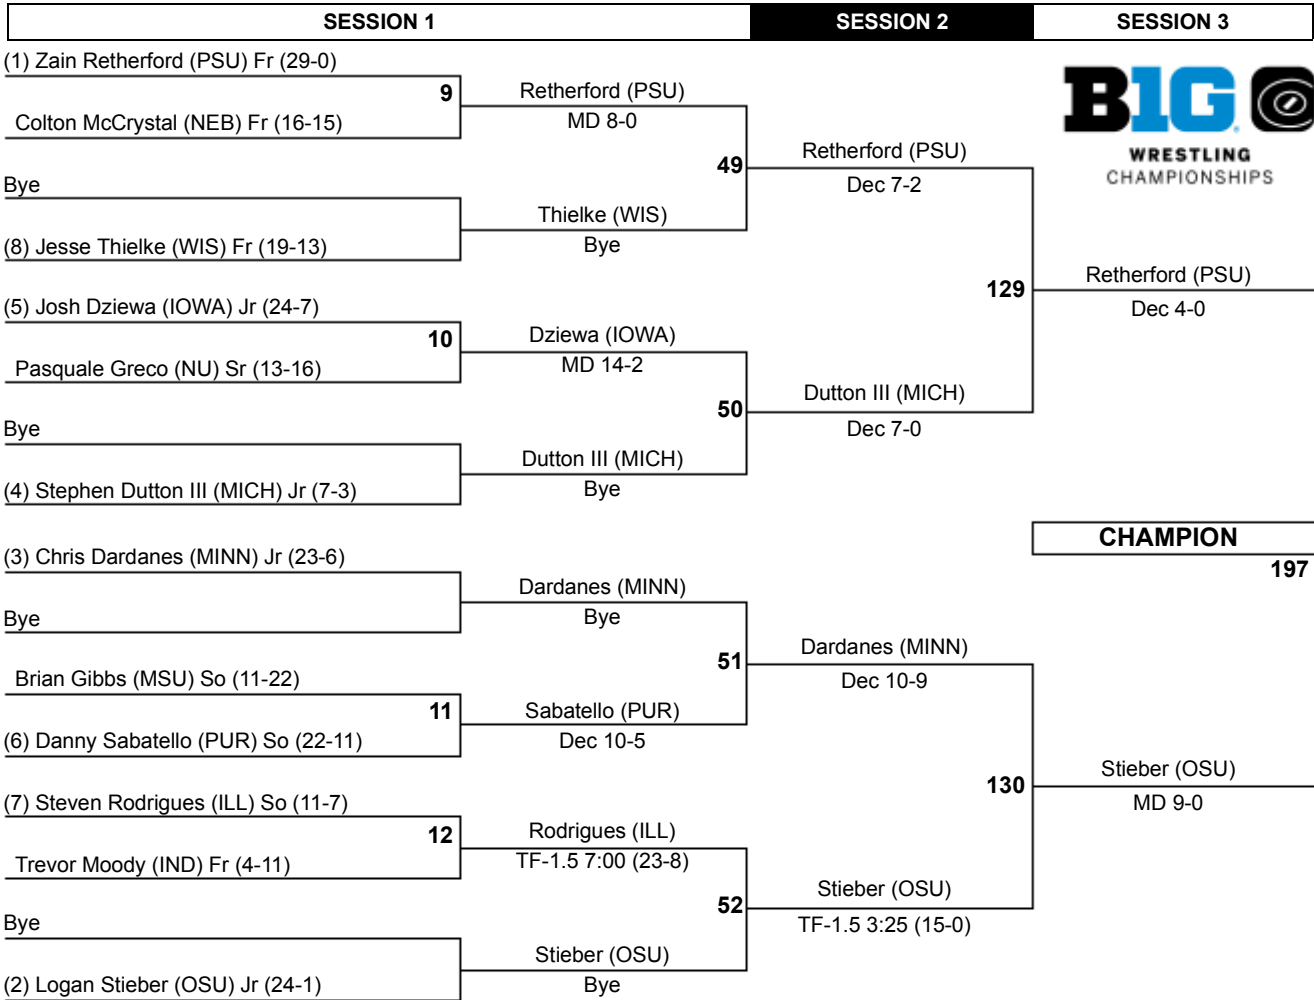

2014 Big Ten Wrestling Championships

125

2014 Big Ten Wrestling Championships

133

2014 Big Ten Wrestling Championships

141

2014 Big Ten Wrestling Championships

149

2014 Big Ten Wrestling Championships

157

2014 Big Ten Wrestling Championships

174

2014 Big Ten Wrestling Championships

197

2014 Big Ten Wrestling Championships

285