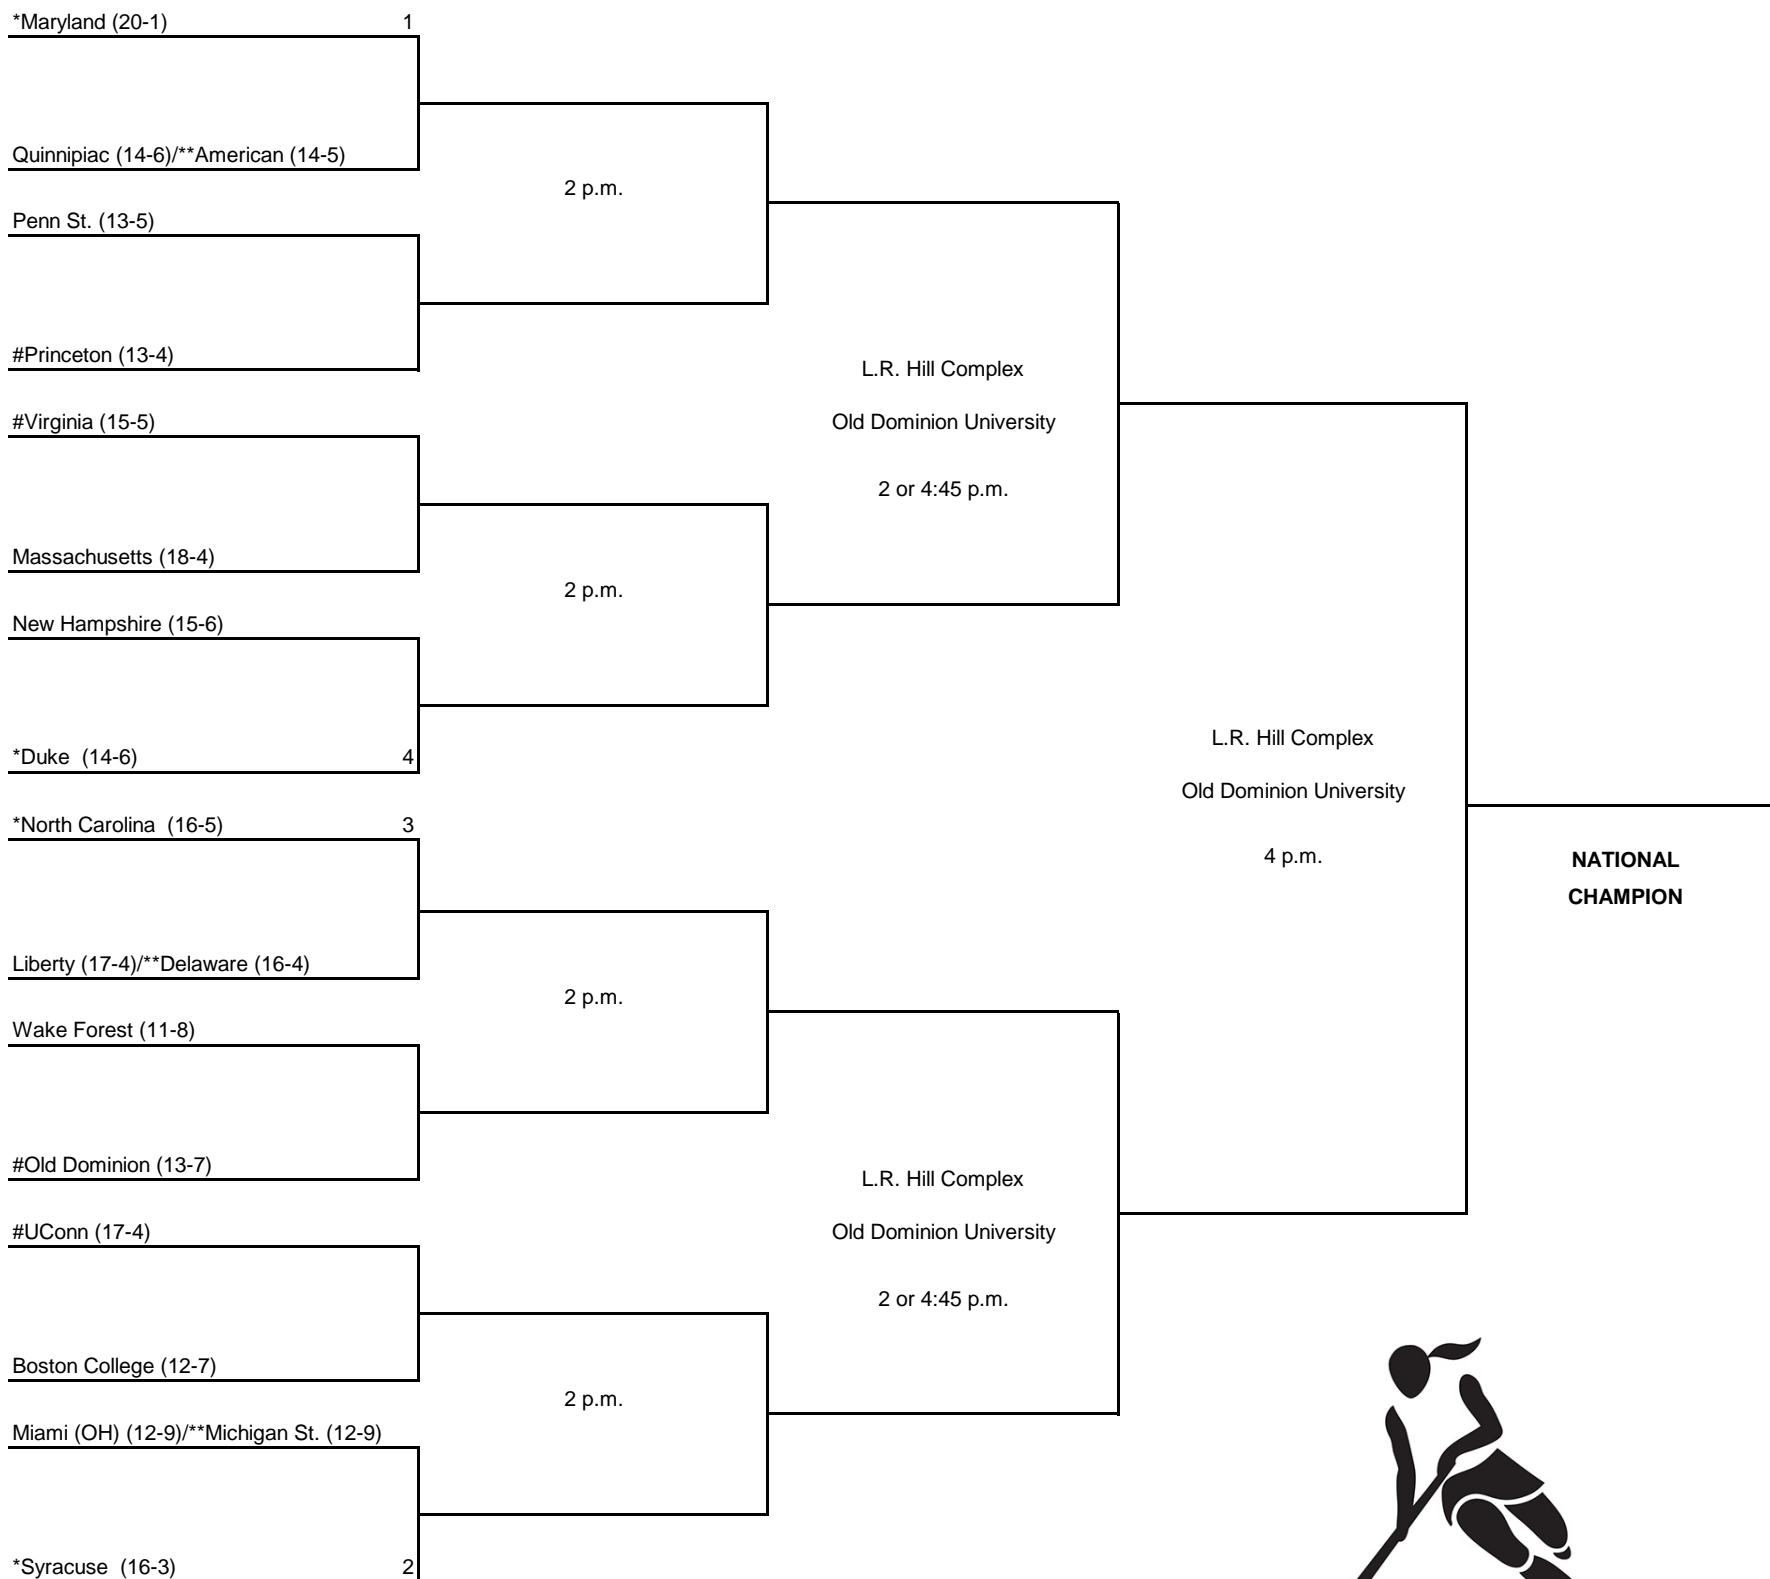

2013 Division I Field Hockey

First Round
November 16

Second Round
November 17

Semifinals
November 22

Championship
November 24

 **FIELD HOCKEY**

*Denotes host institution for first- and second-round games.
 **Denotes host institution for play-in games.
 Home team is the seeded team in the seeded game.
 #Home team in the non-seeded game.

Game times for first-round games:
 11:30 a.m. for seeded games.
 2 p.m. for non-seeded games.
 Game times for play-ins are 2 p.m., November 13.

ALL TIMES LOCAL